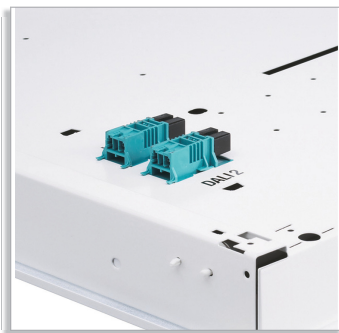

Connection block 2 x T-BST14 (Wieland)

Сведения о продукте

Connection block 2 x T-BST14 (Wieland)

MLO cover can be opened for easy servicing

DayZone only outer zone lit

MLO cover can be opened for easy servicing